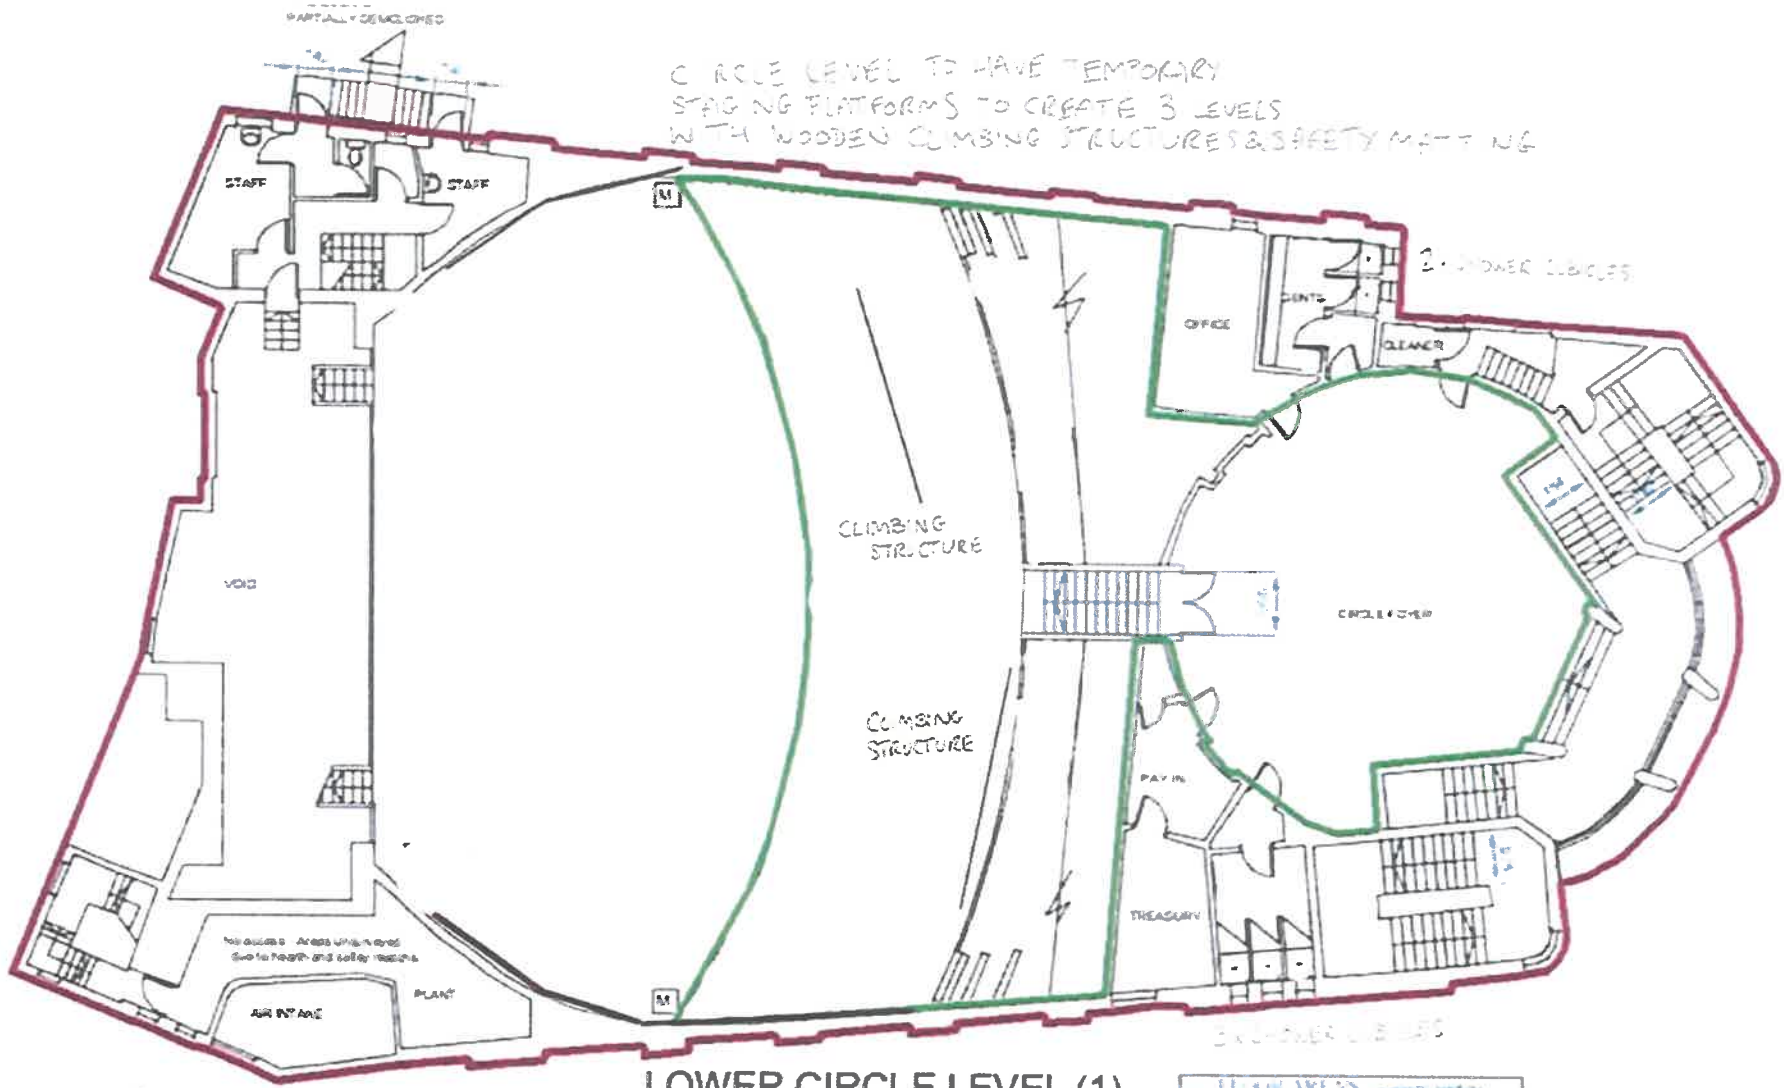

GROUND FLOOR LEVEL (0)

YELLOW SHADING DENOTES SAFETY MATTED AREA

11000	11000	11000	11000
11000	11000	11000	11000
11000	11000	11000	11000
11000	11000	11000	11000

CIRCLE LEVEL TO HAVE TEMPORARY STAGING PLATFORMS TO CREATE 3 LEVELS WITH WOODEN CLIMBING STRUCTURES & SAFETY MATTING

LOWER CIRCLE LEVEL (1)

1:100	1:50
0	0
10	5
20	10
30	15
40	20
50	25
60	30
70	35
80	40
90	45
100	50

GROUND FLOOR LEVEL (0)

FLOOR AREA	PERCENTAGE
AREA 1	50
AREA 2	50

FLOOR AREA	PERCENTAGE
AREA 3	75
AREA 4	25