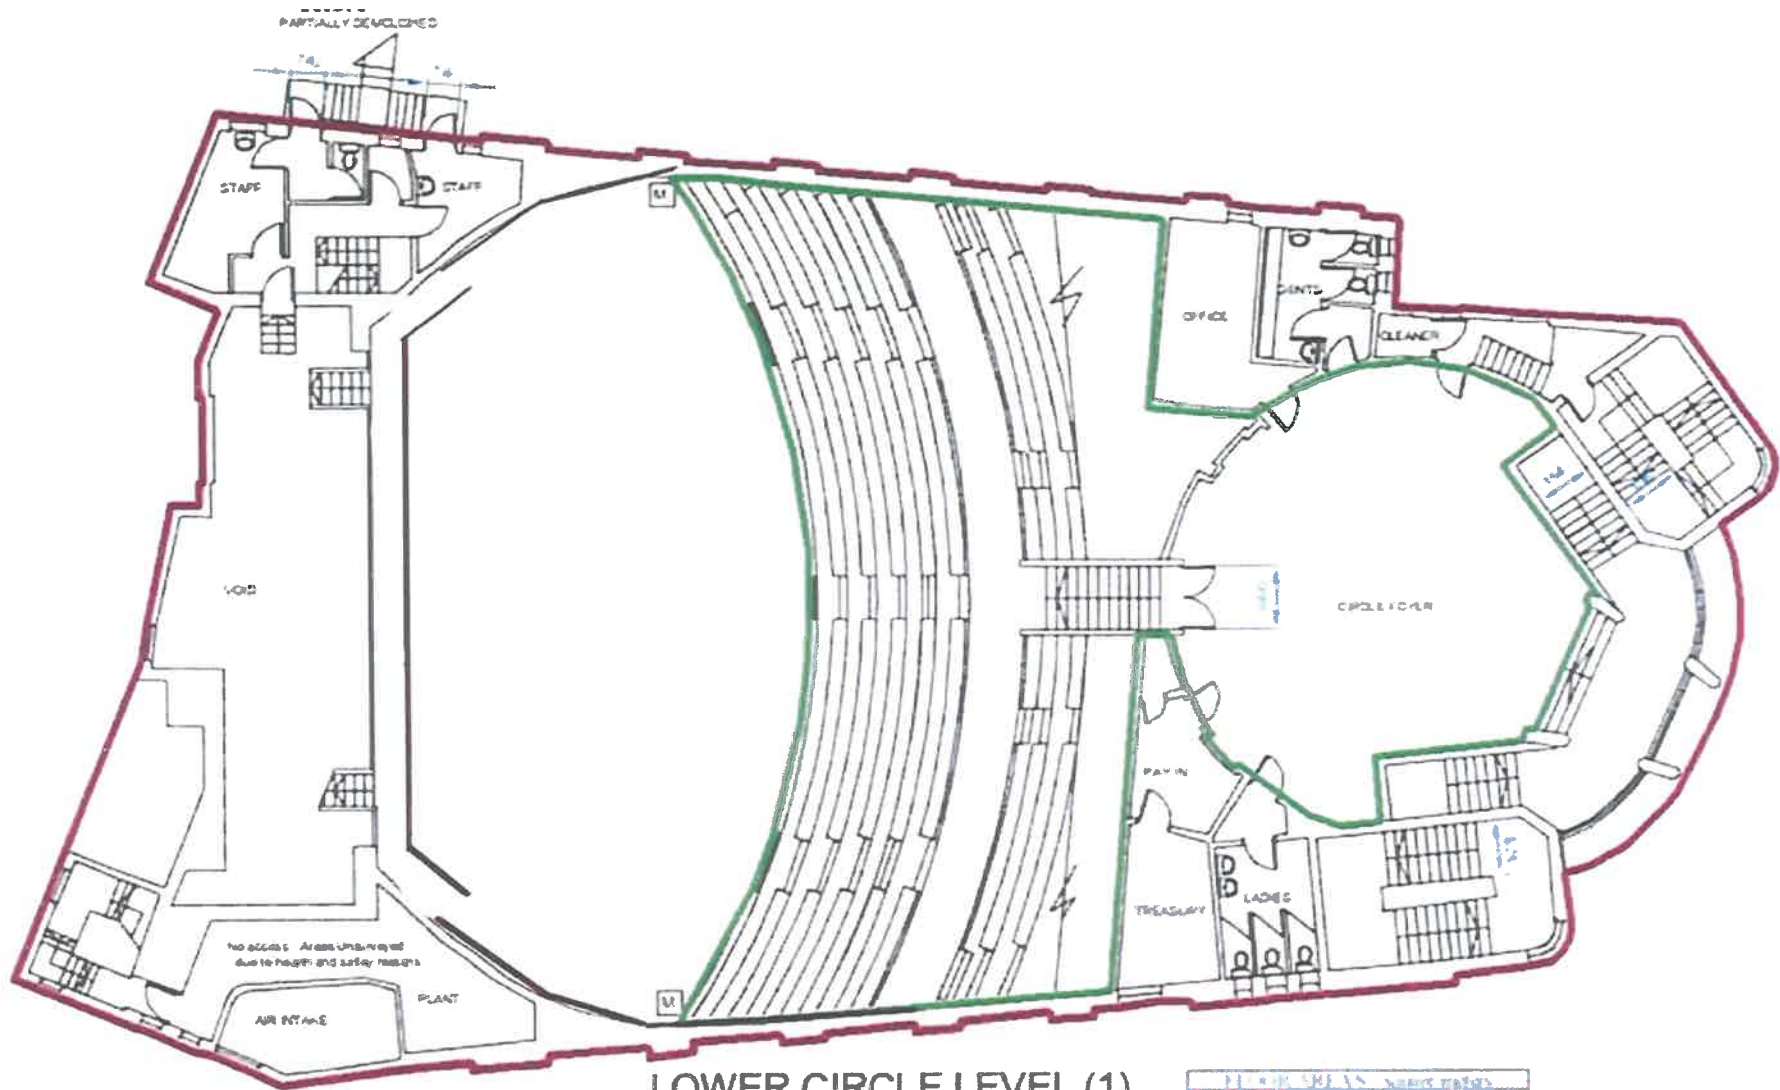

GROUND FLOOR LEVEL (0)

YELLOW SHADING DENOTES SAFETY MATTED AREA

11000	11000	11000	11000
11000	11000	11000	11000
11000	11000	11000	11000
11000	11000	11000	11000

CIRCLE LEVEL TO HAVE TEMPORARY STAGING PLATFORMS TO CREATE 3 LEVELS WITH WOODEN CLIMBING STRUCTURES & SAFETY MATTING

LOWER CIRCLE LEVEL (1)

1:100	1:50
0	0
10	5
20	10
30	15
40	20
50	25
60	30
70	35
80	40
90	45
100	50

GROUND FLOOR LEVEL (0)

FLOOR AREA	PERCENTAGE
AREA 1	50
AREA 2	50

FLOOR AREA	PERCENTAGE
AREA 3	75
AREA 4	25